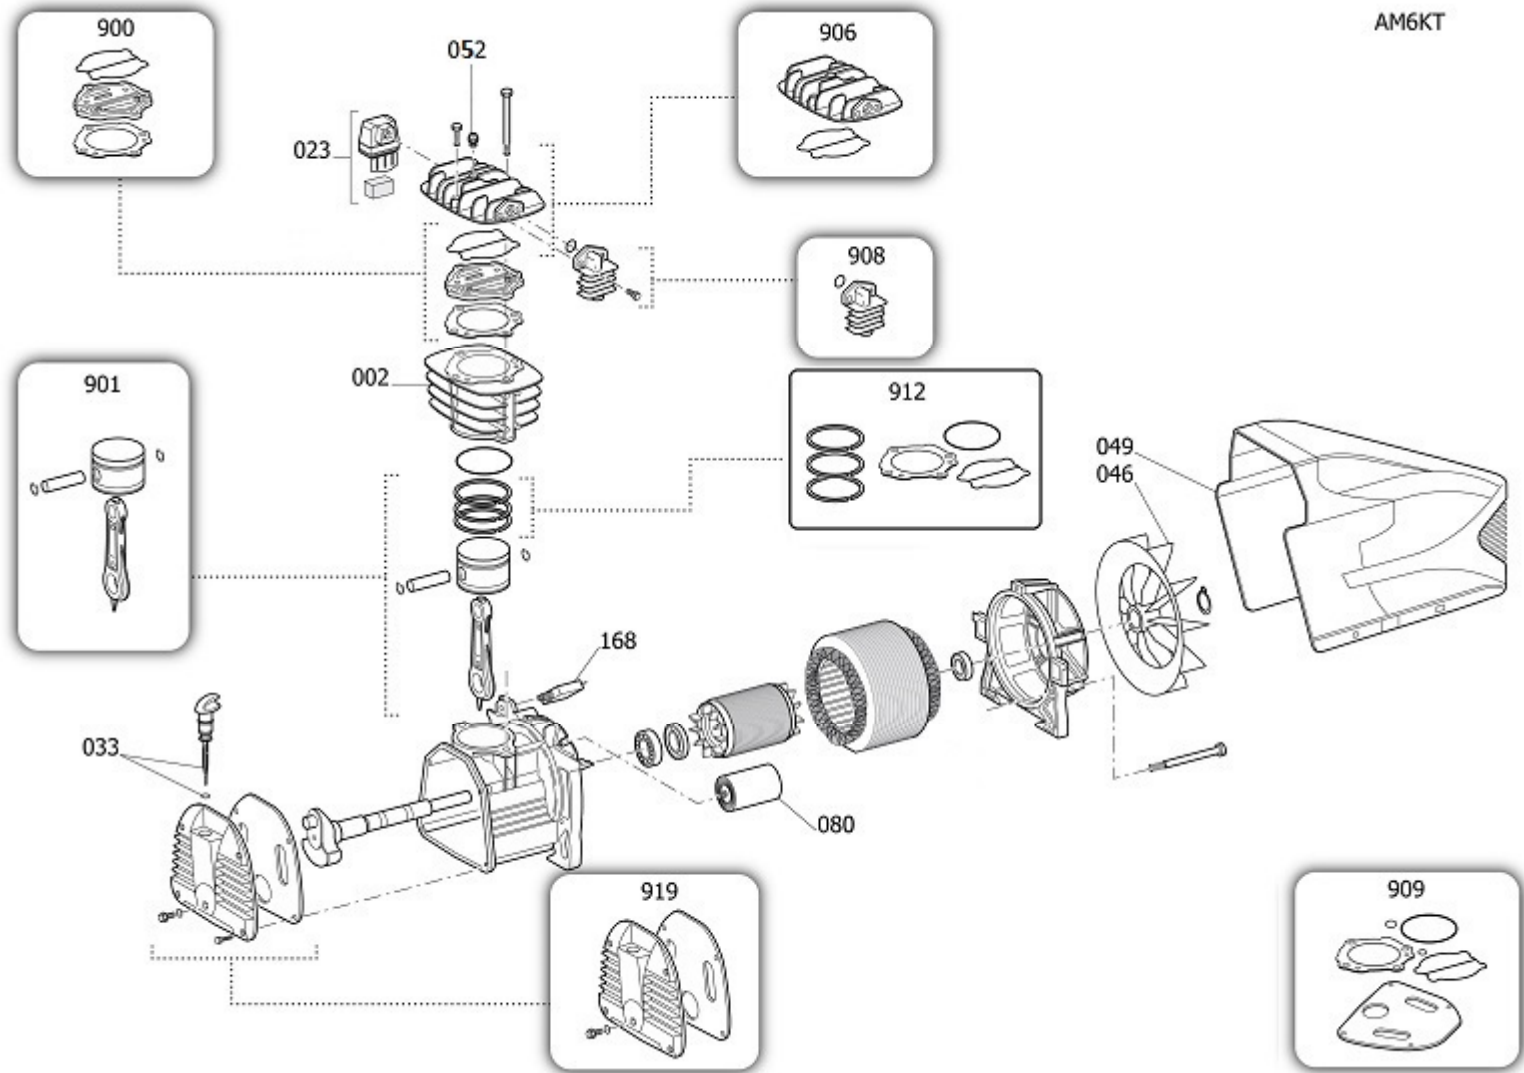

FAPP404LRS542

FLAIR 20/10

Pos	Component	MU	Multiplier
104	9083869	GRIP	PZ 1,0
105	9048091	CHECK VALVE	PZ 1,0
106	9047087	LINE COCK	PZ 1,0
107	9047079	CONDENSATE DRAIN COCK	PZ 1,0
108	9051143	PRESSURE REDUCER	PZ 1,0
109	9052203	PRESSURE GAUGE	PZ 1,0
109	9052255	PRESSURE GAUGE	PZ 1,0
110	9049335	RELIEF VALVE	PZ 1,0
112	9050511	NIPPLE/ELBOW	PZ 1,0
116	9038352	PLUG	PZ 1,0
117	9038134	KNOB	PZ 1,0
117	9038442	KNOB	PZ 2,0
127	9270006	RILSAN PIPE 4/6 BLACK	MT 0,2
131	9063251	COMPLETE PRESSURE SWITCH	PZ 1,0
132	9065378	POWER CABLE	PZ 1,0
145	9043853	DELIVERY PIPE	PZ 1,0
200	FA0000A	BARE PUMP	PZ 1,0
300	9421691	WHEELS/FEET MOUNTING KIT	PZ 1,0

MK265 - 2M

BARE PUMP

Pos	Component	MU	Multiplier
2	4105145	CYLINDER	PZ 1,0
23	9434M02	AIR FILTER ASSEMBLY	PZ 1,0
33	4105148	OIL PLUG	PZ 1,0
46	9038939	FAN	PZ 1,0
49	9069286	UPPER HOUSING	PZ 1,0
52	4101047	EXHAUST VALVE	PZ 1,0
80	9067023	CONDENSER	PZ 1,0
900	9434A34	MPK VALVE PLATE MK265-285	PZ 1,0
901	9434B35	MPK PISTON-CONROD MK265	PZ 1,0
906	9434G24	MPK HEAD MK147-215-265-285	PZ 1,0
908	9434E32	MPK AFTERCOOLER MK265-285	PZ 1,0
909	9434F33	MPK GASKETS MK265-285	PZ 1,0
912	9434C34	MPK PISTON RINGS MK265	PZ 1,0
919	9434L03	MPK CARTER COVER MK265-285	PZ 1,0